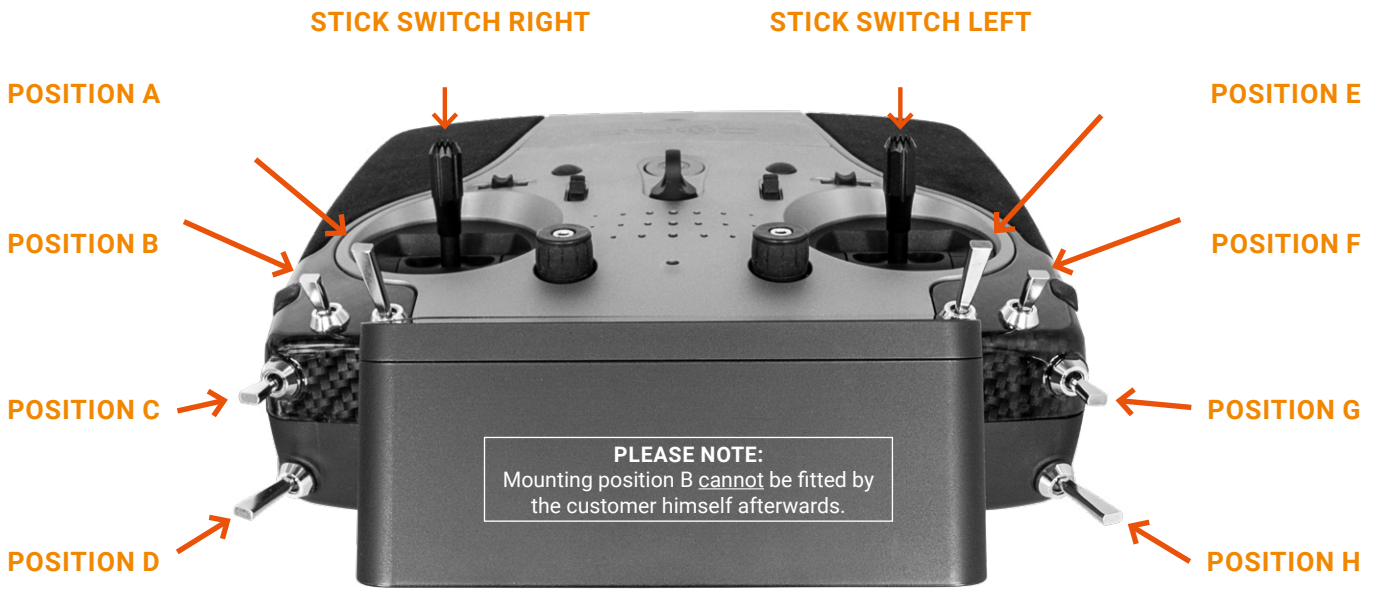

CONFIGURATION

Dear customer,

thank you for choosing the **Multiplex CORE M-Link!** Each transmitter is custom made and manufactured to your specifications.

After you have finished configuring your transmitter, save the form and send it to **serviceteam@multiplexrc.de**

zertifiziert nach DIN EN ISO 9001
zugelassener Wirtschaftsbeteiligter
AEOF 110749

Name, First name _____

Choose a version:	Handheld titanium	Handheld black	Tray titanium	Tray black
Choose a version:	MODE 2+4 (Throttle left)		MODE 1+3 (Throttle right)	

For expansion options see p. 2/3

YES, I am aware that the full range of software functions is not yet complete, and will be expanded by means of free updates in the course of 2020 and beyond.

MULTIPLEX Modellsport GmbH & Co KG expressly guarantees that the product will be reliable in flying operations.

Delivered goods remain the property of the supplier until full payment. Our general terms and conditions apply.