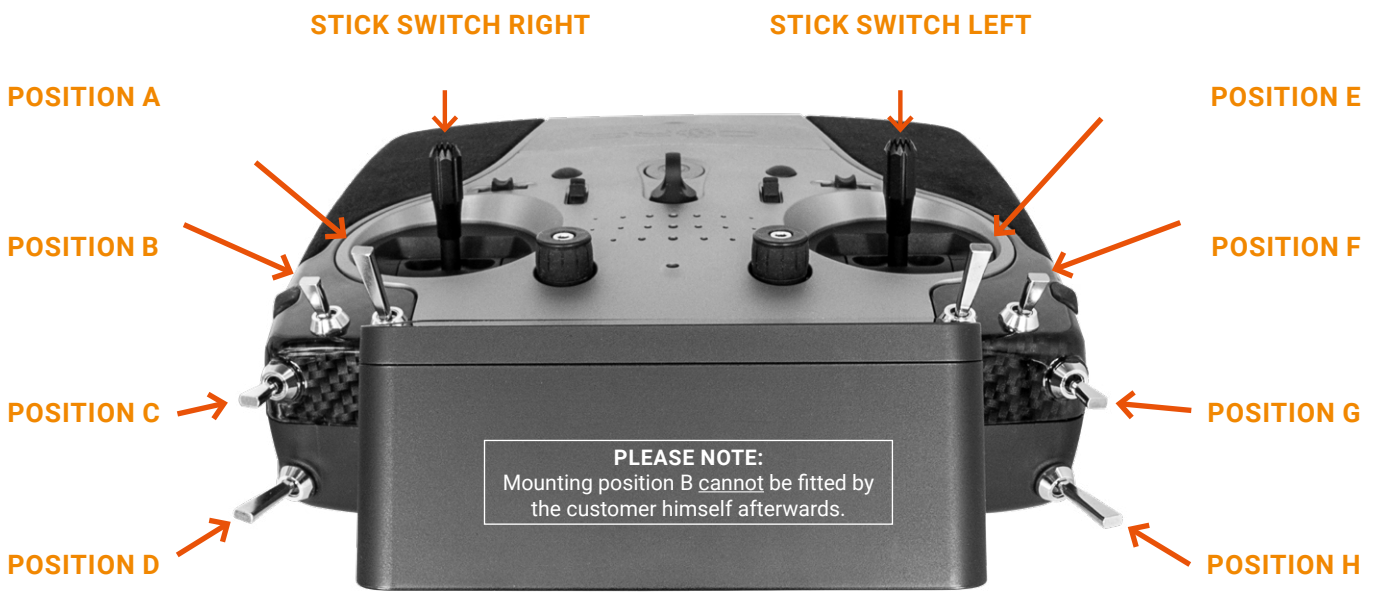

CONFIGURATION

Dear customer,

thank you for choosing the **Multiplex CORE M-Link!** Each transmitter is custom made and manufactured to your specifications.

After you have finished configuring your transmitter, save the form and send it to **serviceteam@multiplexrc.de**

zertifiziert nach DIN EN ISO 9001
zugelassener Wirtschaftsbeteiligter
AEOF 110749

Name, First name _____

Choose a version:	Handheld titanium	Handheld black	Tray titanium	Tray black
Choose a version:	MODE 2+4 (Throttle left)		MODE 1+3 (Throttle right)	

For expansion options see p. 2/3

YES, I am aware that the full range of software functions is not yet complete, and will be expanded by means of free updates in the course of 2020 and beyond.

MULTIPLEX Modellsport GmbH & Co KG expressly guarantees that the product will be reliable in flying operations.

Delivered goods remain the property of the supplier until full payment. Our general terms and conditions apply.